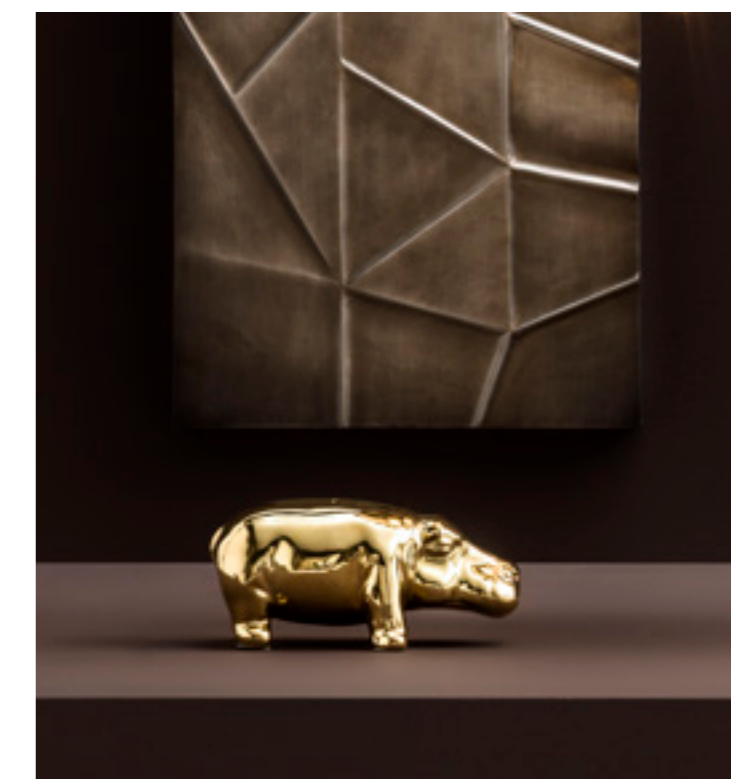

Sguba. Q529/6X104
Golden black finishing.