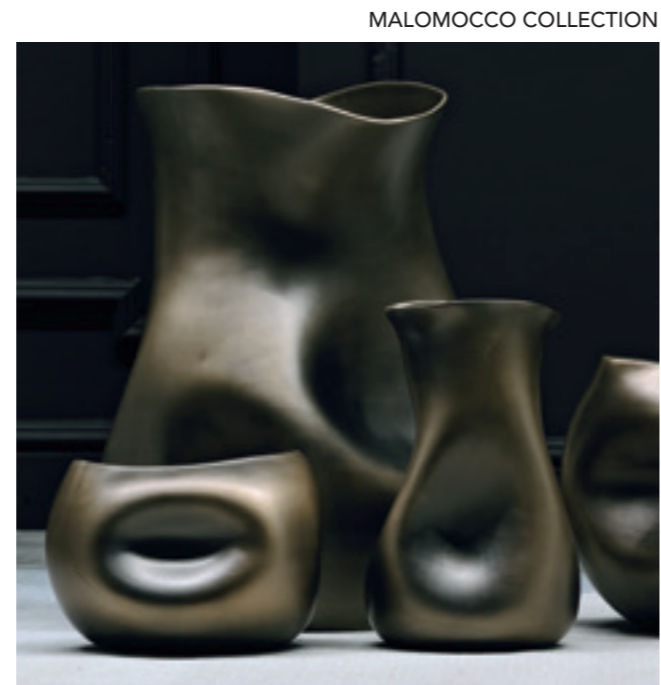

GOLDEN BLACK COLLECTION

CERAMICA SCULTURA IN FINITURA METALLICA CON EFFETTO FUSIONE.
CERAMIC SCULPTURE IN METALLIC FINISH WITH FUSION EFFECT.

BARCA COLLECTION

XXL LINE COLLECTION

MALOMOCCO COLLECTION

FRUIT COLLECTION