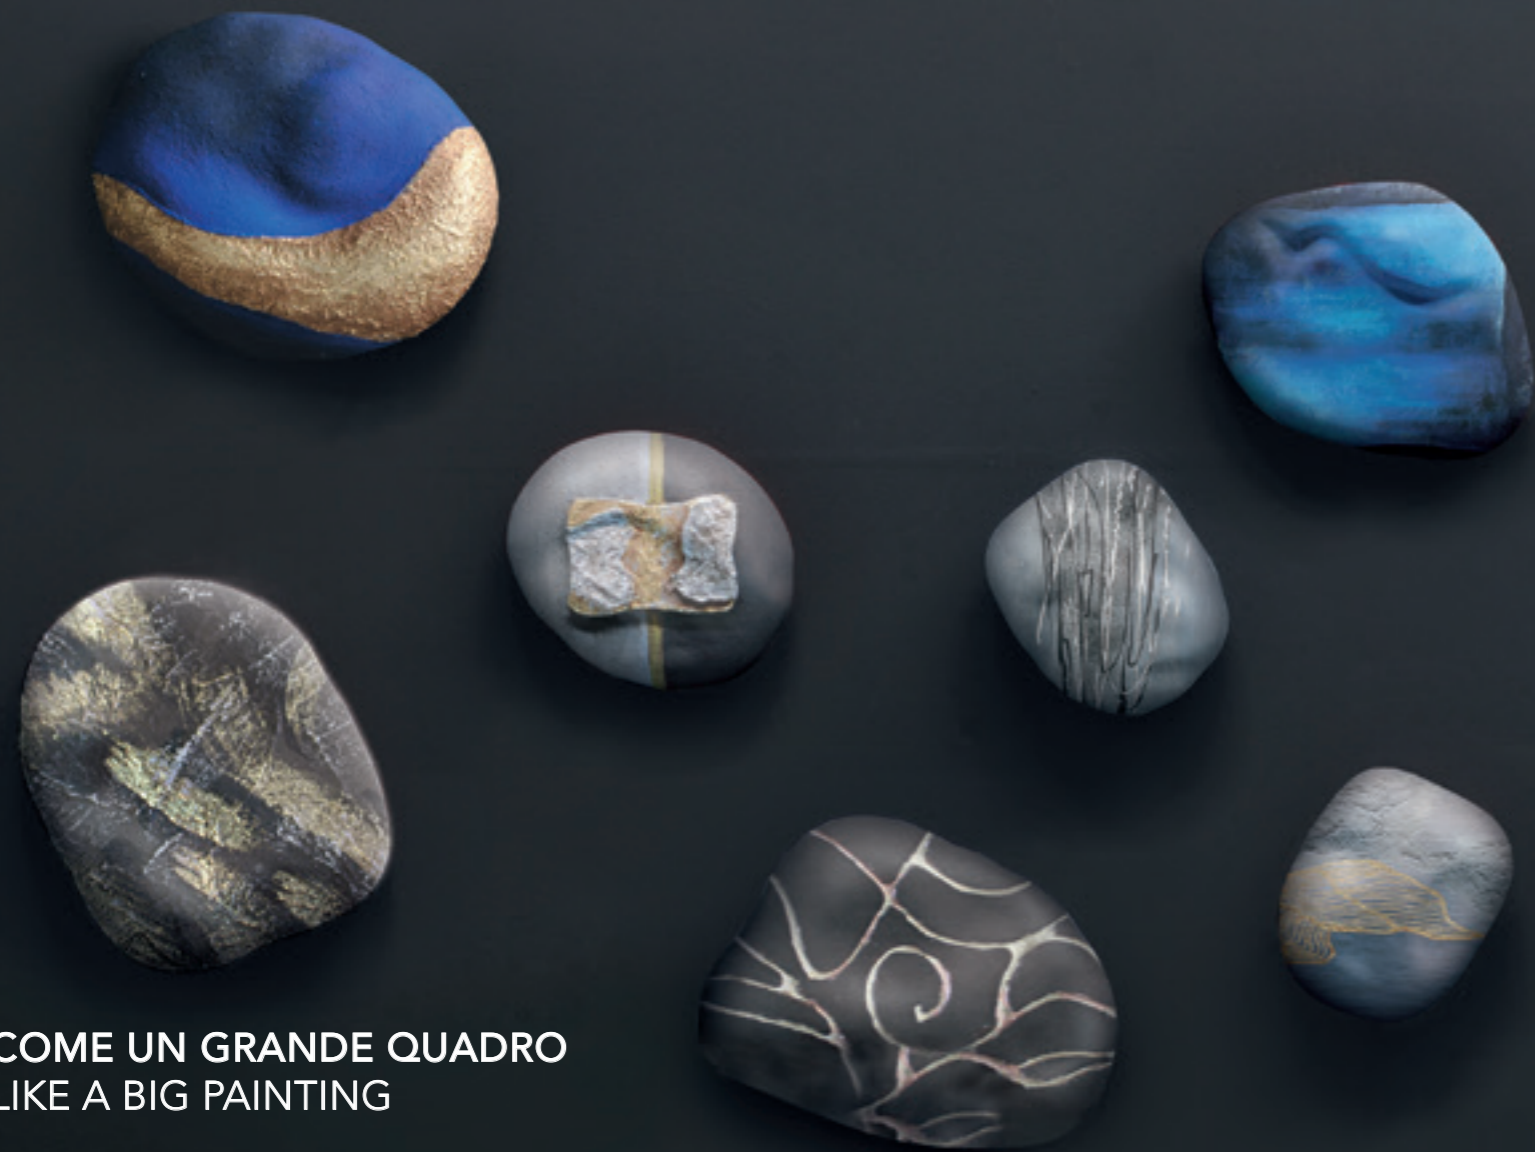

ALCEX35
1xE14 28 watt

STONES ART

COME UN GRANDE QUADRO
LIKE A BIG PAINTING

SASSI IN CERAMICA DECORATA A MANO
DAI NOSTRI MAESTRI ARTIGIANI CON
PARTICOLARE IN FOGLIA ORO O ARGENTO.
CERAMIC STONES HANDMADE DECORATED
BY OUR MASTER ARTISAN WITH GOLDEN LEAF
OR SILVER DETAIL.