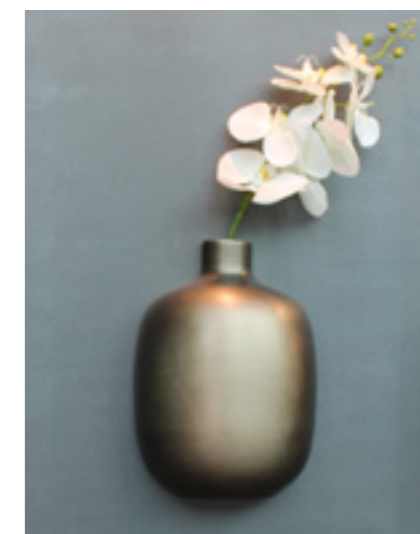

Chic Fifty. Q115/2X75 H. 30 Ø 12/25 cm.
Vaso in ceramica platino, oro, oro rosa.
Glazed ceramic vase.
Platinum, gold and pink gold.

Chic Fifty. Q115/6X28 H. 30 Ø 12/25 cm.
Vaso in ceramica golden black.
Glazed ceramic vase. Golden black.