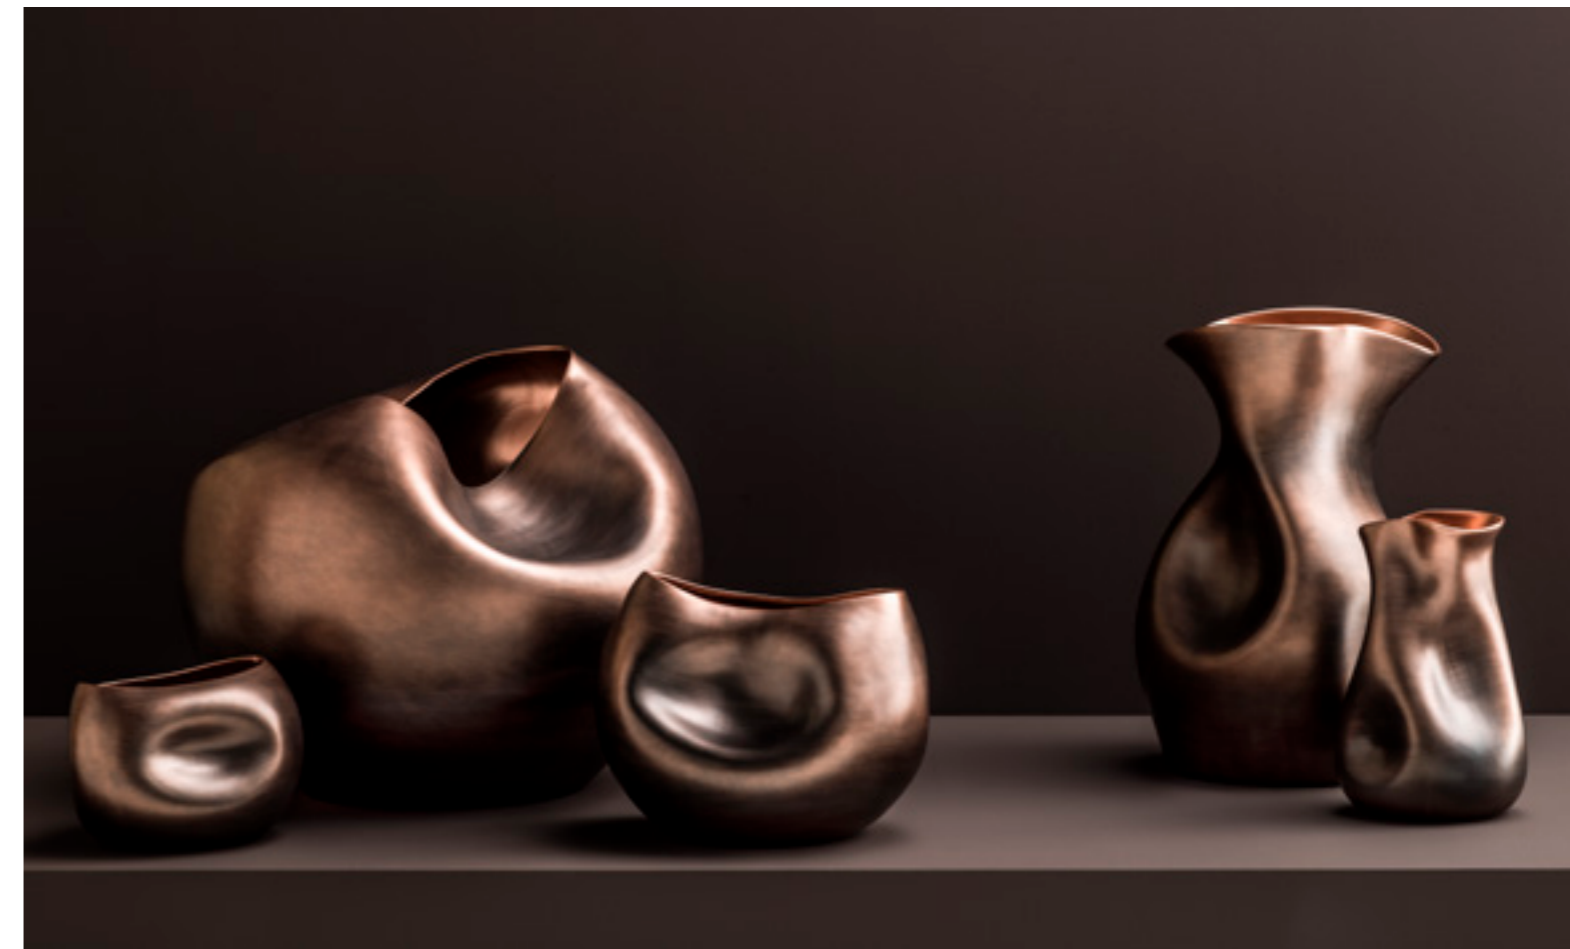

MALAMOCCO ROSY BLACK

Colori disponibili. Available colors.

Metallic finishing
Opaco / Matt

Codice /6X
Code

Golden
Black

Rosy
Black

Laccato
Opaco / Matt

Codice X Liscia.
Code Smooth.

Bianco
White

Marrone
Brown

Grigio
Grey

Le ceramiche in finitura opaca non sono adatte al contenimento dei liquidi.
Matt ceramic potteries are not suitable for containing liquids.