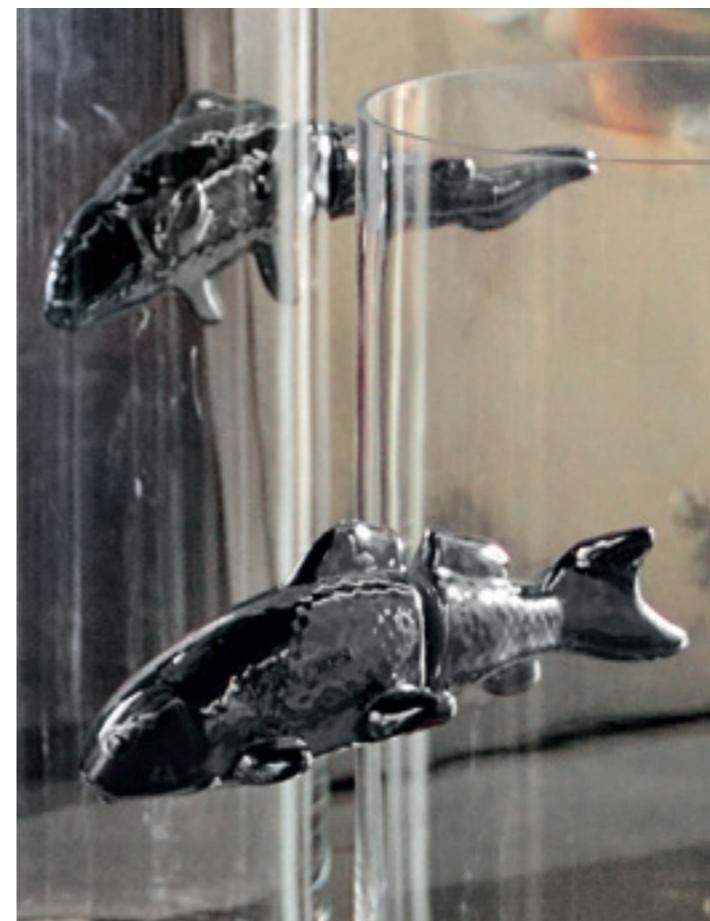

Pesci in ceramica smaltata incollati su vetro.
Glazed ceramic fish glued on glass.