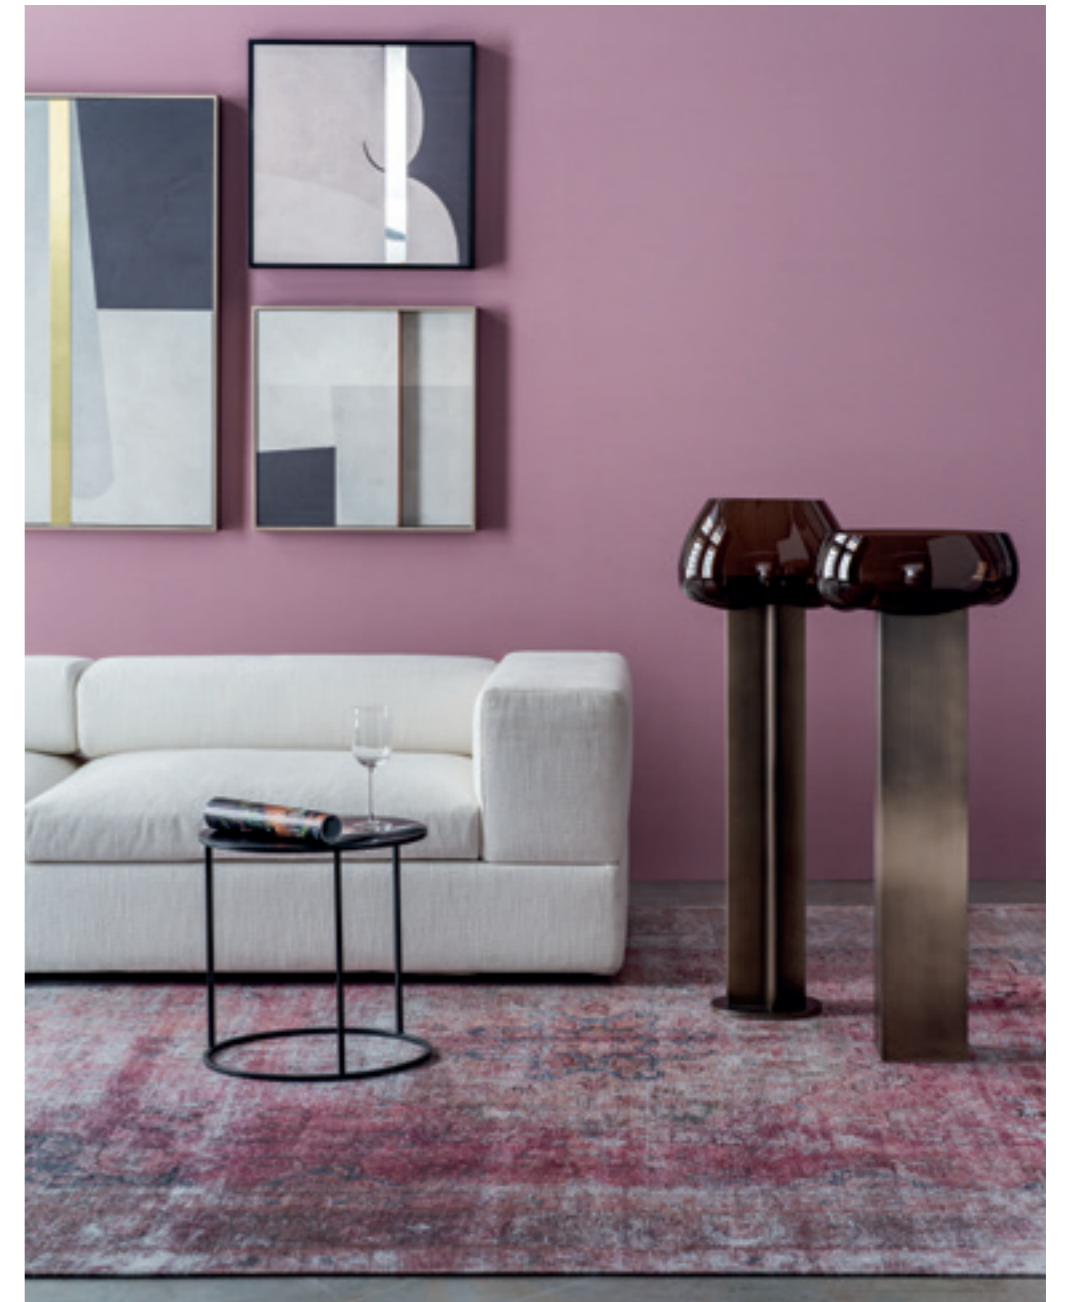

S155X330 200 x 300 cm
S163X475 240 x 360 cm

MERAV

HIGH PERFORMANCE PER
UN'ESTETICA RAFFINATA,
TRA EFFETTI MATERICI
E MOTIVI DECORATIVI.

HIGH PERFORMANCE FOR A
SOPHISTICATED AESTHETIC,
BETWEEN MATERIC EFFECT
AND DECORATIVE MOTIF.