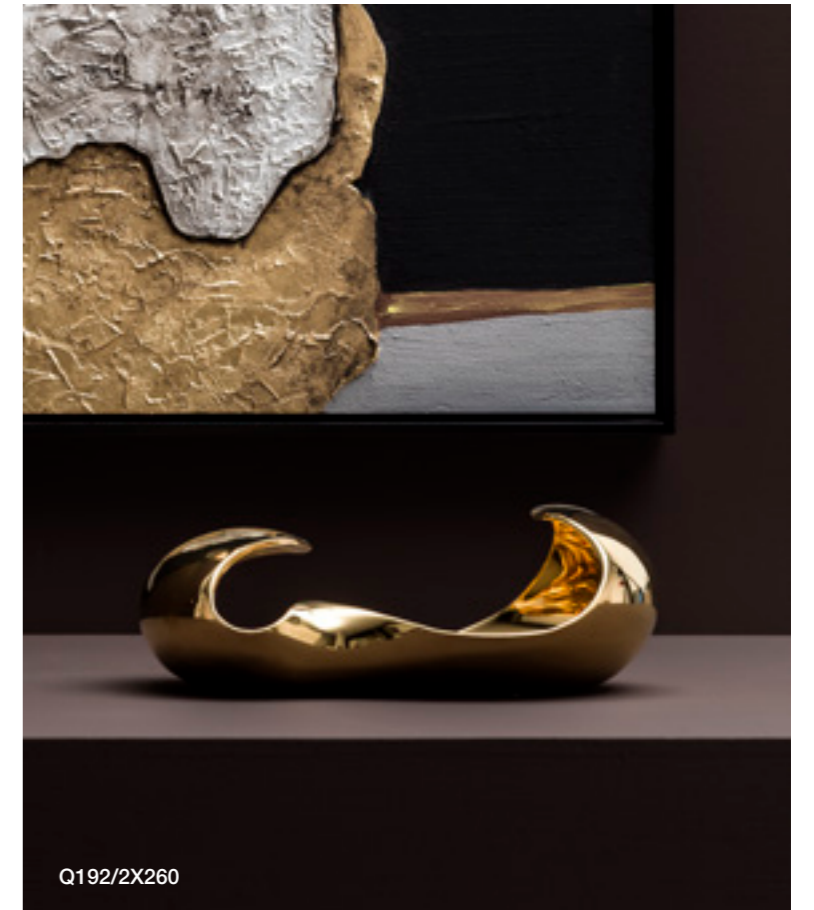

Q192/2X260

Bouble. Q192X60
Vaso in ceramica smaltata lucida bianco e nero.
Glazed ceramic vase.
Colours: white and black.
L. 40 P. 30 H 14 cm.