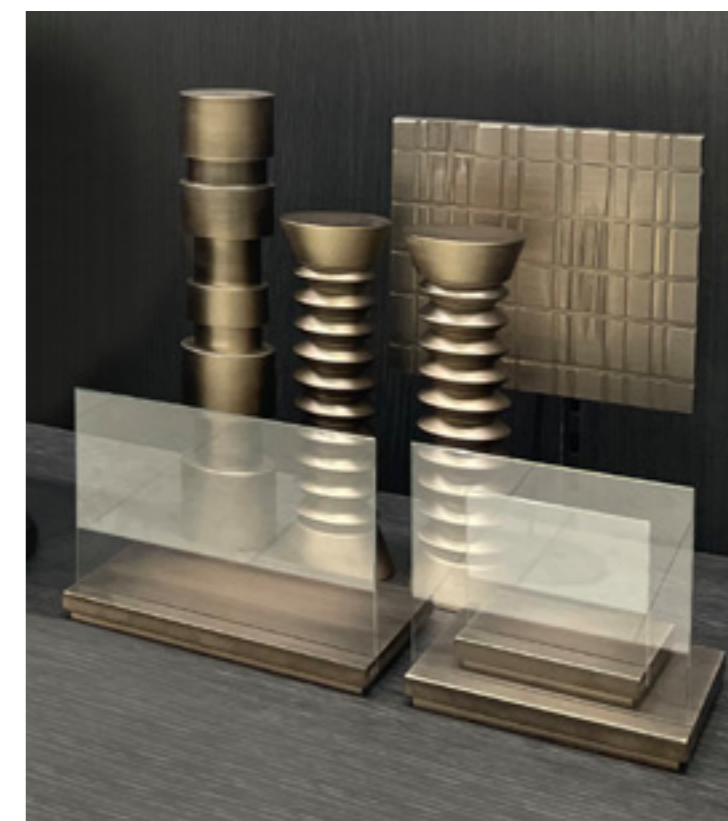

MED & VER

Med. D48A/6X249
H 65 L 46 P 5 cm.
Scultura in legno finitura Golden Black.
Wooden sculpture in Golden Black finish.

Ver. D48B/6X230
H 45 L 65 P 5 cm.
Scultura in legno finitura Golden Black.
Wooden sculpture in Golden Black finish.

D103/6X30 Golden black
D103/1X30 Nero / Black

Scultura verticale in legno verniciato nero o finitura Golden Black.
Vertical wooden sculpture in black or Golden Black finish.
H 26 Ø 7 cm.

D100/6X35 20 x 20 cm. Golden black
D101/6X40 20 x 30 cm. Golden black
D102/6X45 40 x 20 cm. Golden black
Scultura in legno finitura Golden Black con piedistallo in metallo.
Golden Black finish wooden sculpture with metal pedestal.

Colori disponibili. Available colors.

Codice /1X
Code /1X
Opaco / Matt

Nero
Black

Codice /6X
Code /6X
Opaco / Matt

Golden Black

Base in legno finitura Golden Black con vetro trasparente.
Golden Black finish wooden base with transparent glass.