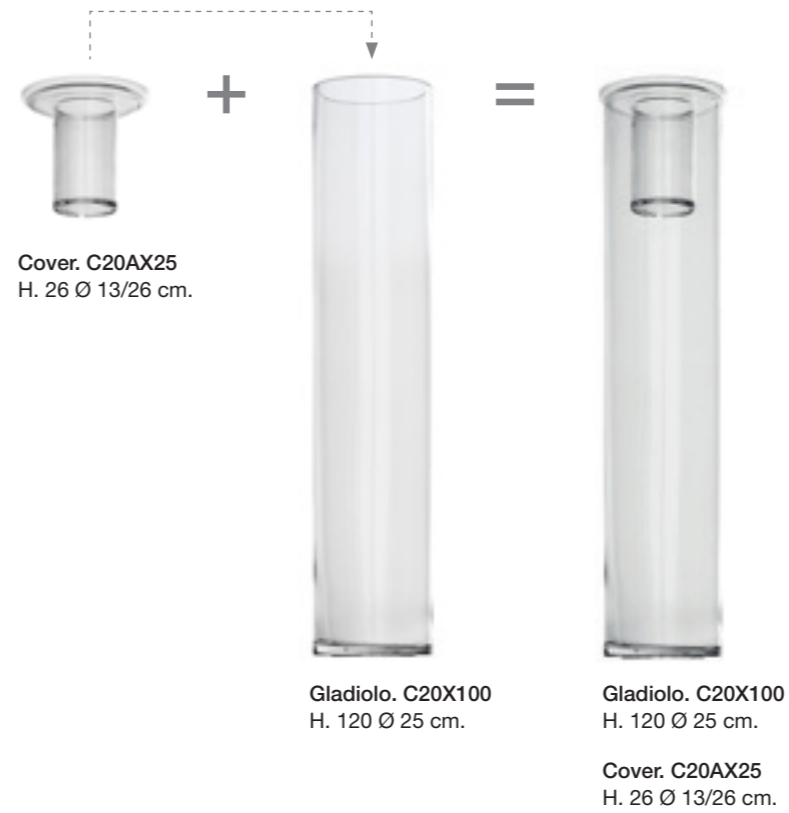

PASSION BEGINS

Cover. C20AX25
Vaso in vetro trasparente per C20X100.
Transparent glass vase for C20X100.
H. 26 Ø 13/26 cm.

Gladiolo. C20X100
Vaso in vetro trasparente.
Transparent glass vase.
H. 120 Ø 25 cm.

Cover. C20AX25
Vaso in vetro trasparente
per C20X100.
Transparent glass vase
for C20X100.
H. 26 Ø 13/26 cm.