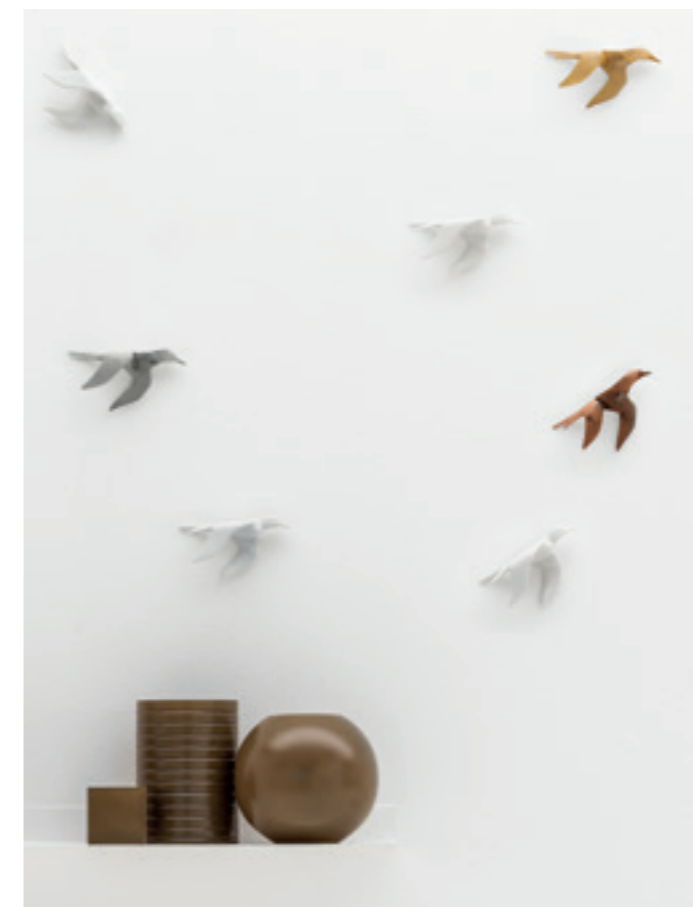

Platino
 Platinum

Ruggine
 Rust

Golden Black

VOLO WALL COLLECTION

VOLO WALL
Q509/1X25
L 22 P 6 H 11 cm
Bianco opaco
Matt white

VOLO WALL
Q509/1X25
L 22 P 6 H 11 cm
Nero opaco
Matt black

VOLO WALL
Q509/2X75
L 22 P 6 H 11 cm
Platino
Platinum