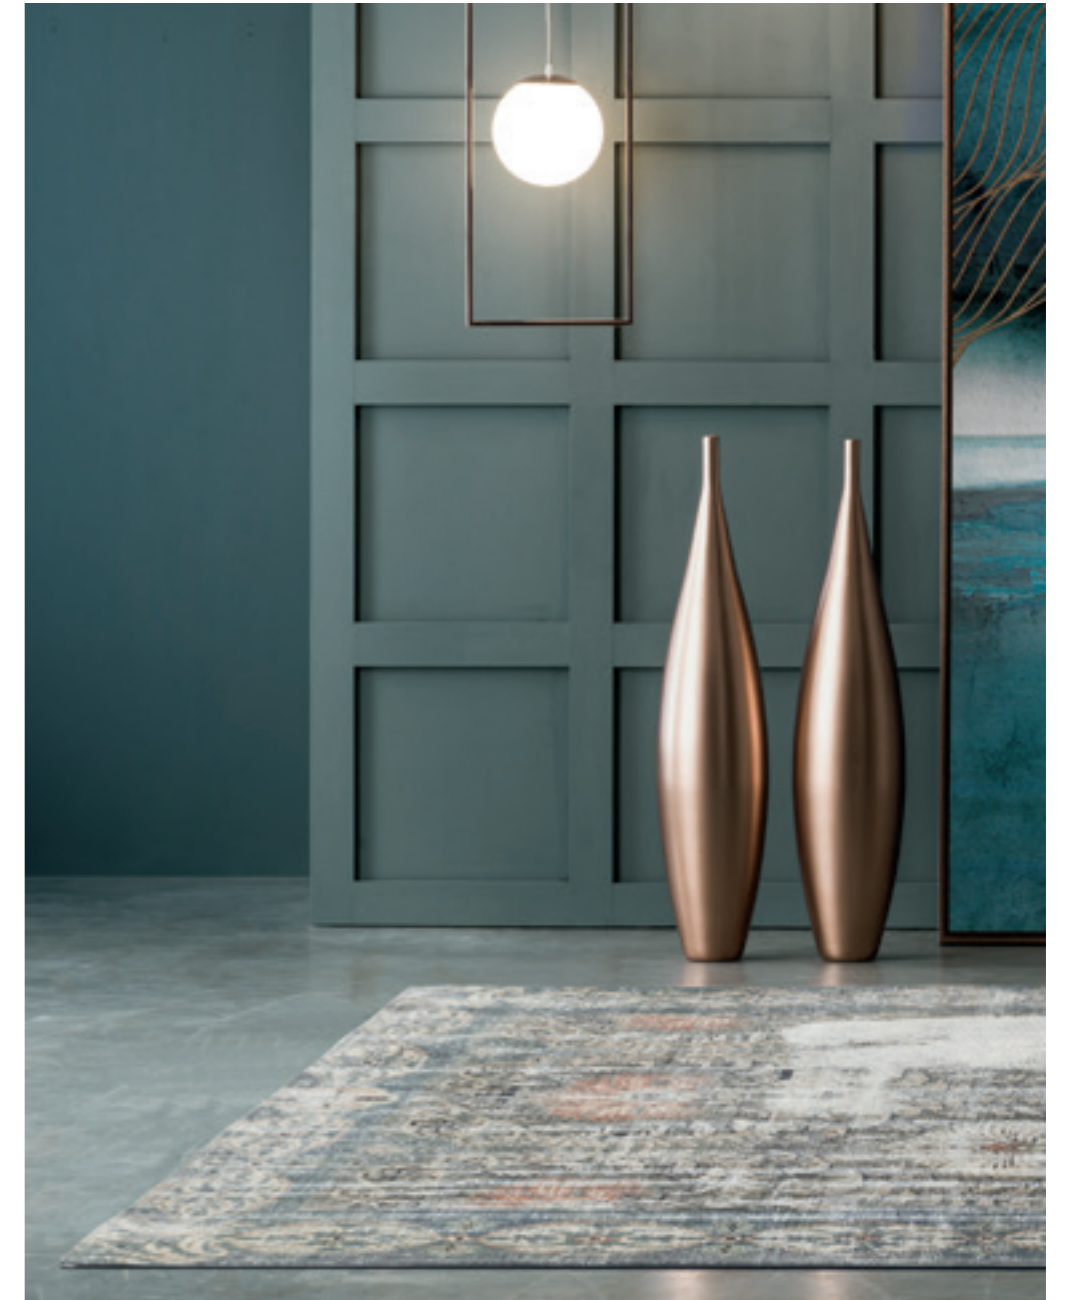

S155X330 200 x 300 cm
S163X475 240 x 360 cm

MERAV

HIGH PERFORMANCE PER
UN'ESTETICA RAFFINATA,
TRA EFFETTI MATERICI
E MOTIVI DECORATIVI.

HIGH PERFORMANCE FOR A
SOPHISTICATED AESTHETIC,
BETWEEN MATERIC EFFECT
AND DECORATIVE MOTIF.