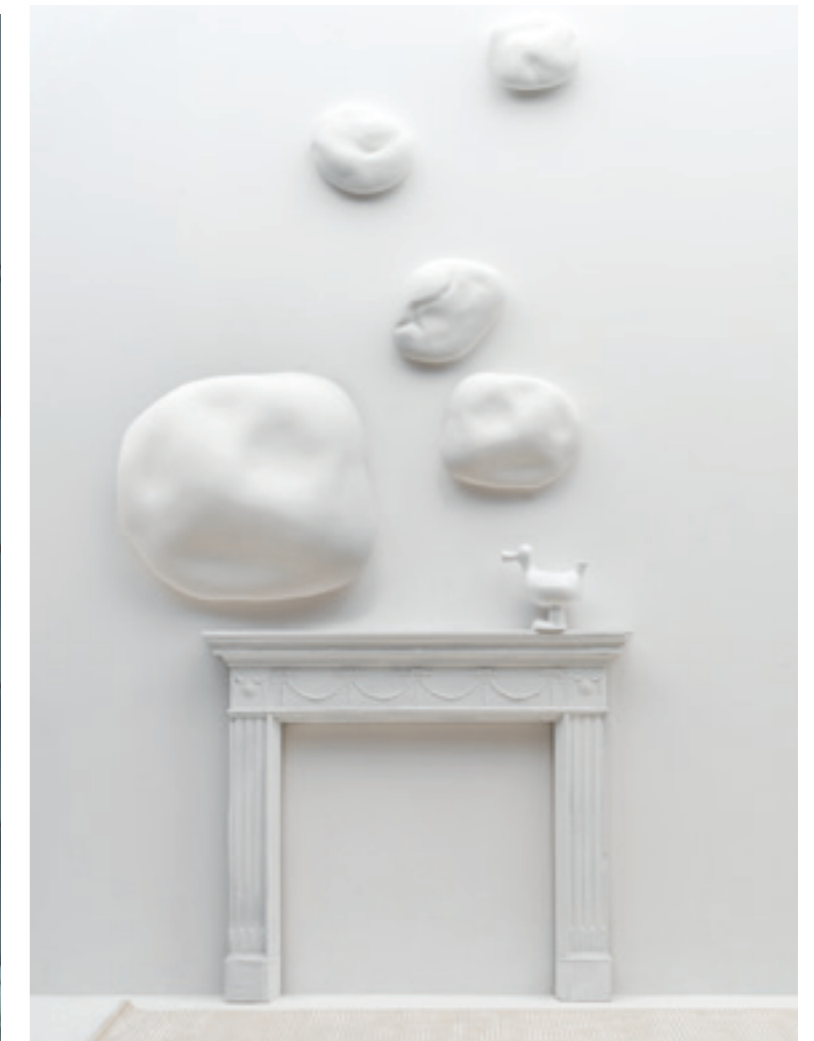

Sassi in ceramica opaca.
Matt ceramic stones.

Colori disponibili.
Available colors.

Codice /1X
Code

Opaco / Matt

Colori Ral
Ral Color

Kit luce Sassi Light kit Stones

Il Kit luce può essere montato su tutti i sassi e in tutte le finiture.
Il codice del Kit luce va aggiunto al codice del sasso in ceramica.
The light kit can be mounted on all the stones and in all finishes.
The code of the light kit must be added to the code stone ceramic.

ALCEX35
1xE14 28 watt