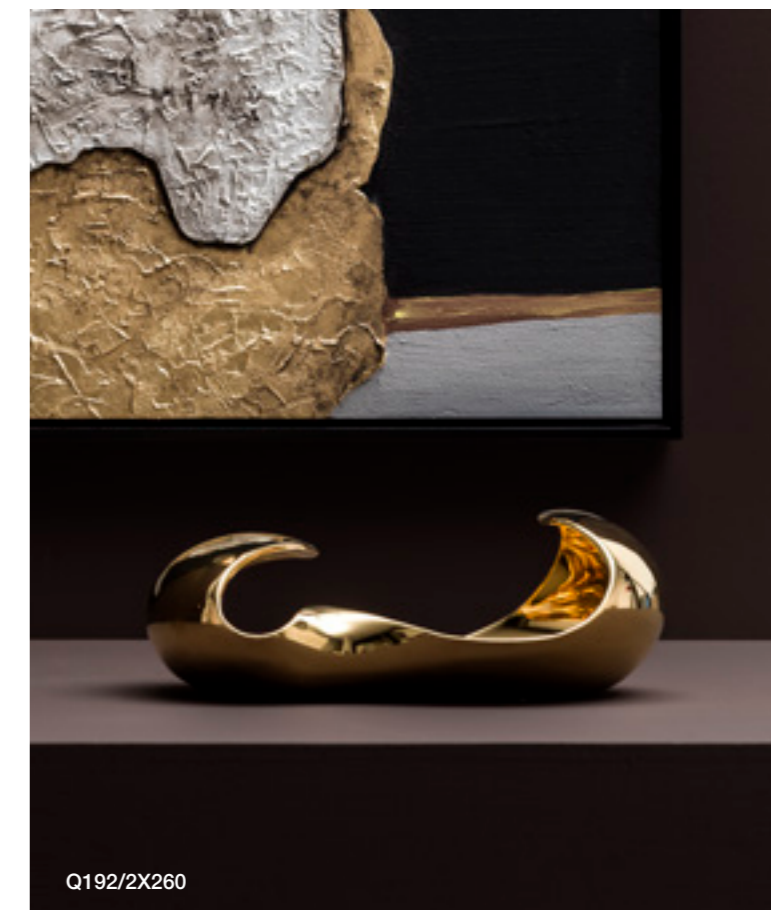

BOUBLE

Bouble. Q192/2X260
 Vaso in ceramica smaltata placcata platino.
 Glazed platinum plated ceramic vase.
 L. 40 P. 30 H 14 cm.

Bouble. Q192X60
 Vaso in ceramica smaltata lucida. Colori bianco e nero.
 Glazed ceramic vase. Colours: white and black.
 L. 40 P. 30 H 14 cm.

Q192X60

Q192/2X260

Bouble. Q192X60
 Vaso in ceramica smaltata lucida bianco e nero.
 Glazed ceramic vase.
 Colours: white and black.
 L. 40 P. 30 H 14 cm.

Bouble. Q192/3X60
 Vaso in ceramica smaltata opaco nero.
 Black matt glazed ceramic vase.
 L. 40 P. 30 H 14 cm.

Bouble. Q192/2X260
 Vaso in ceramica smaltata placcata platino, oro e oro rosa.
 Glazed platinum, gold and pink gold plated ceramic vases.
 L. 40 P. 30 H 14 cm.

Finiture disponibili. Available finishing.